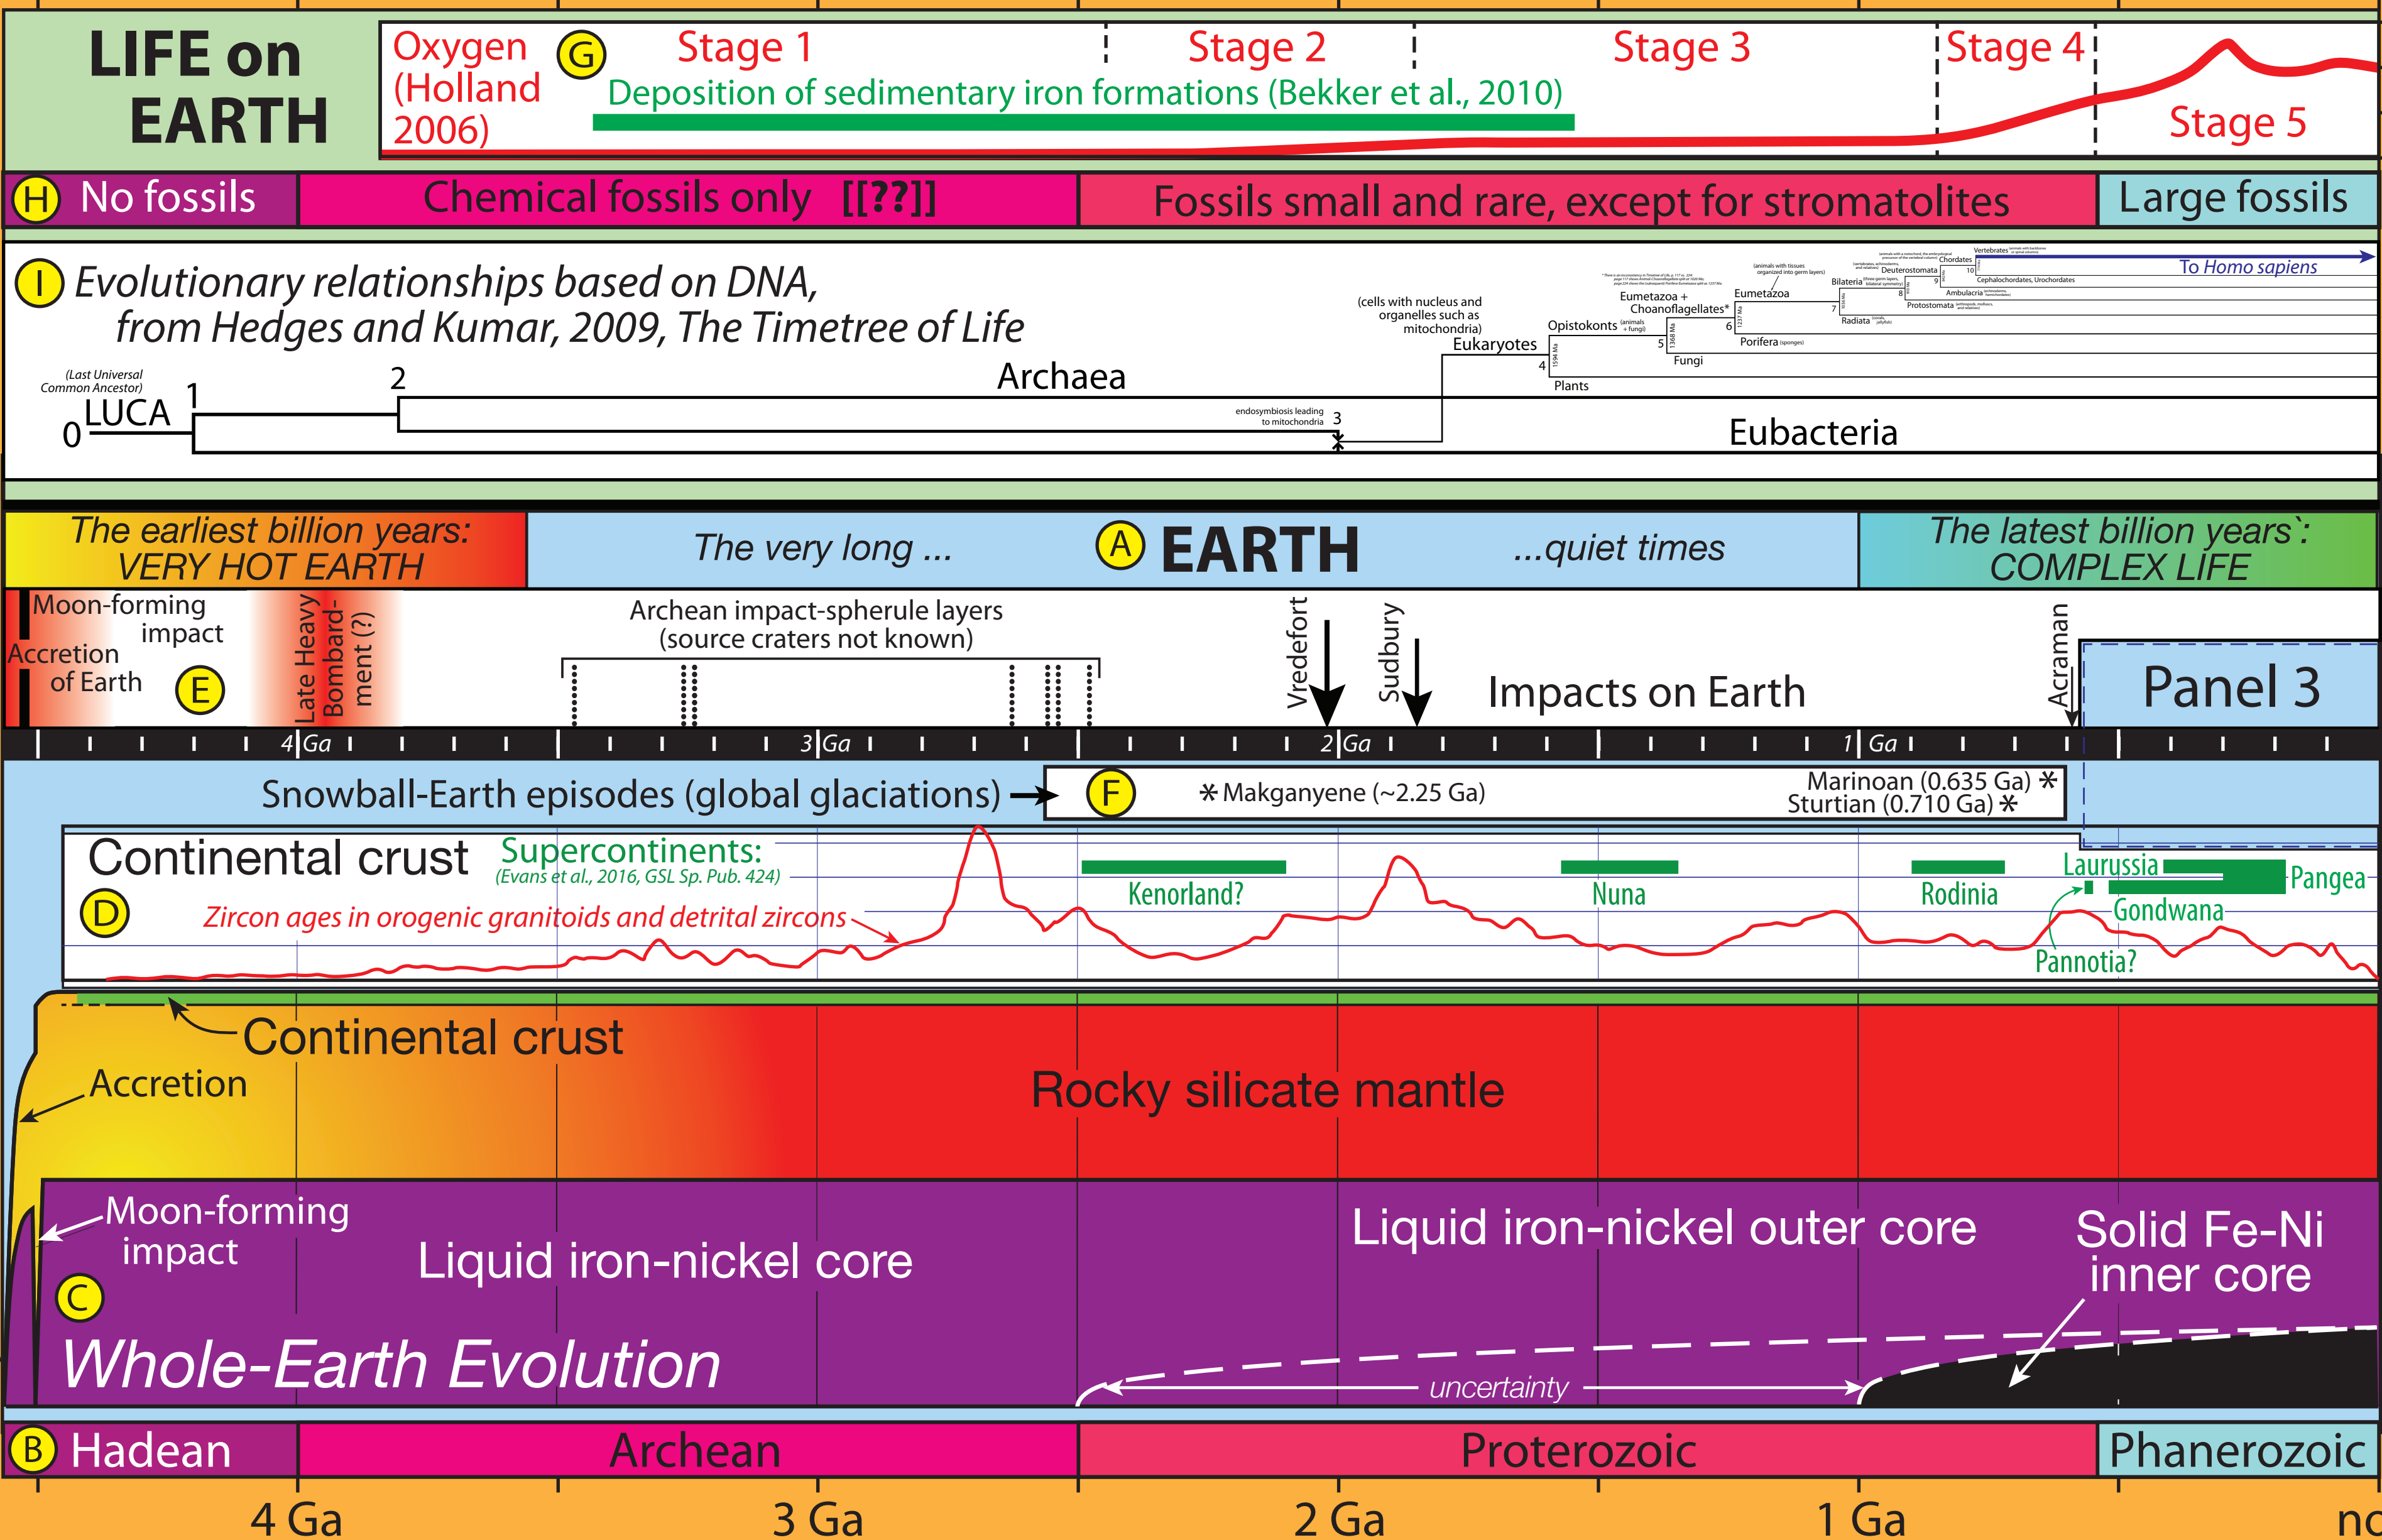

# PANEL 2: EARTH and LIFE (4.567 Ga to now)

Sun, Earth, Solar System formed (4.567 Ga)

Ga = billion years ago