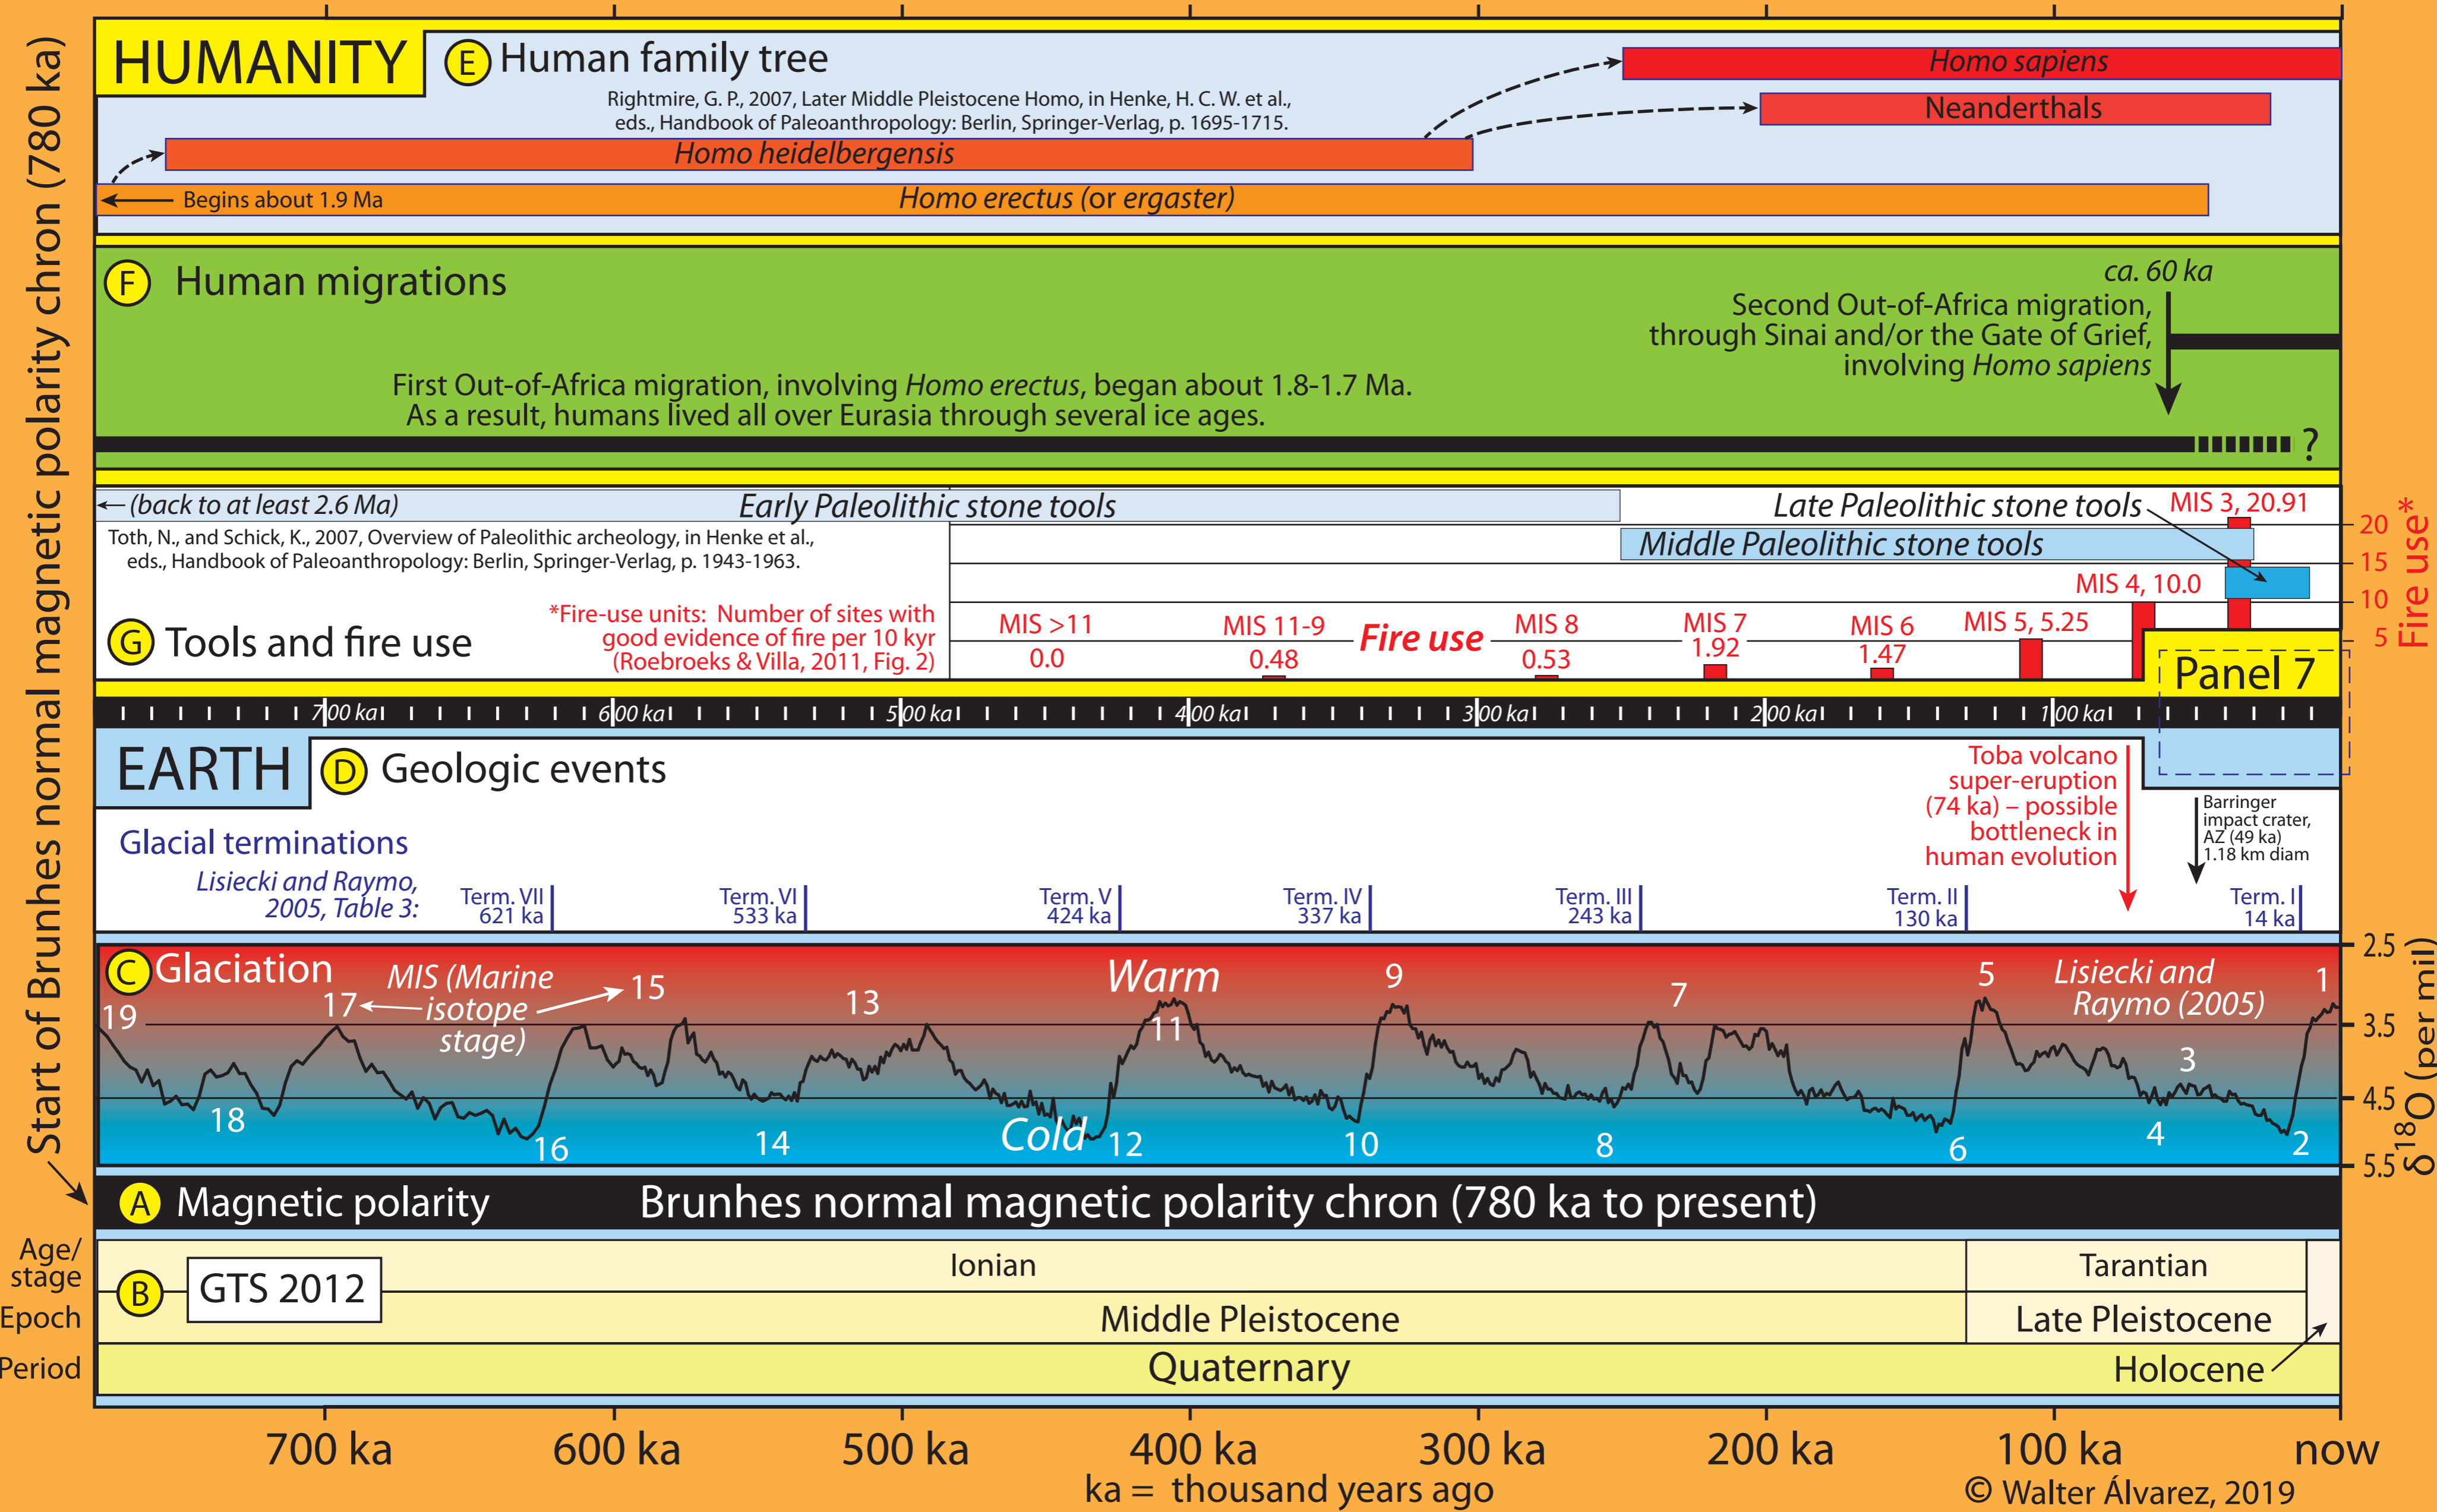

PANEL 6: BRUNHES NORMAL and ICE AGE (780 ka to now)

Panel 7