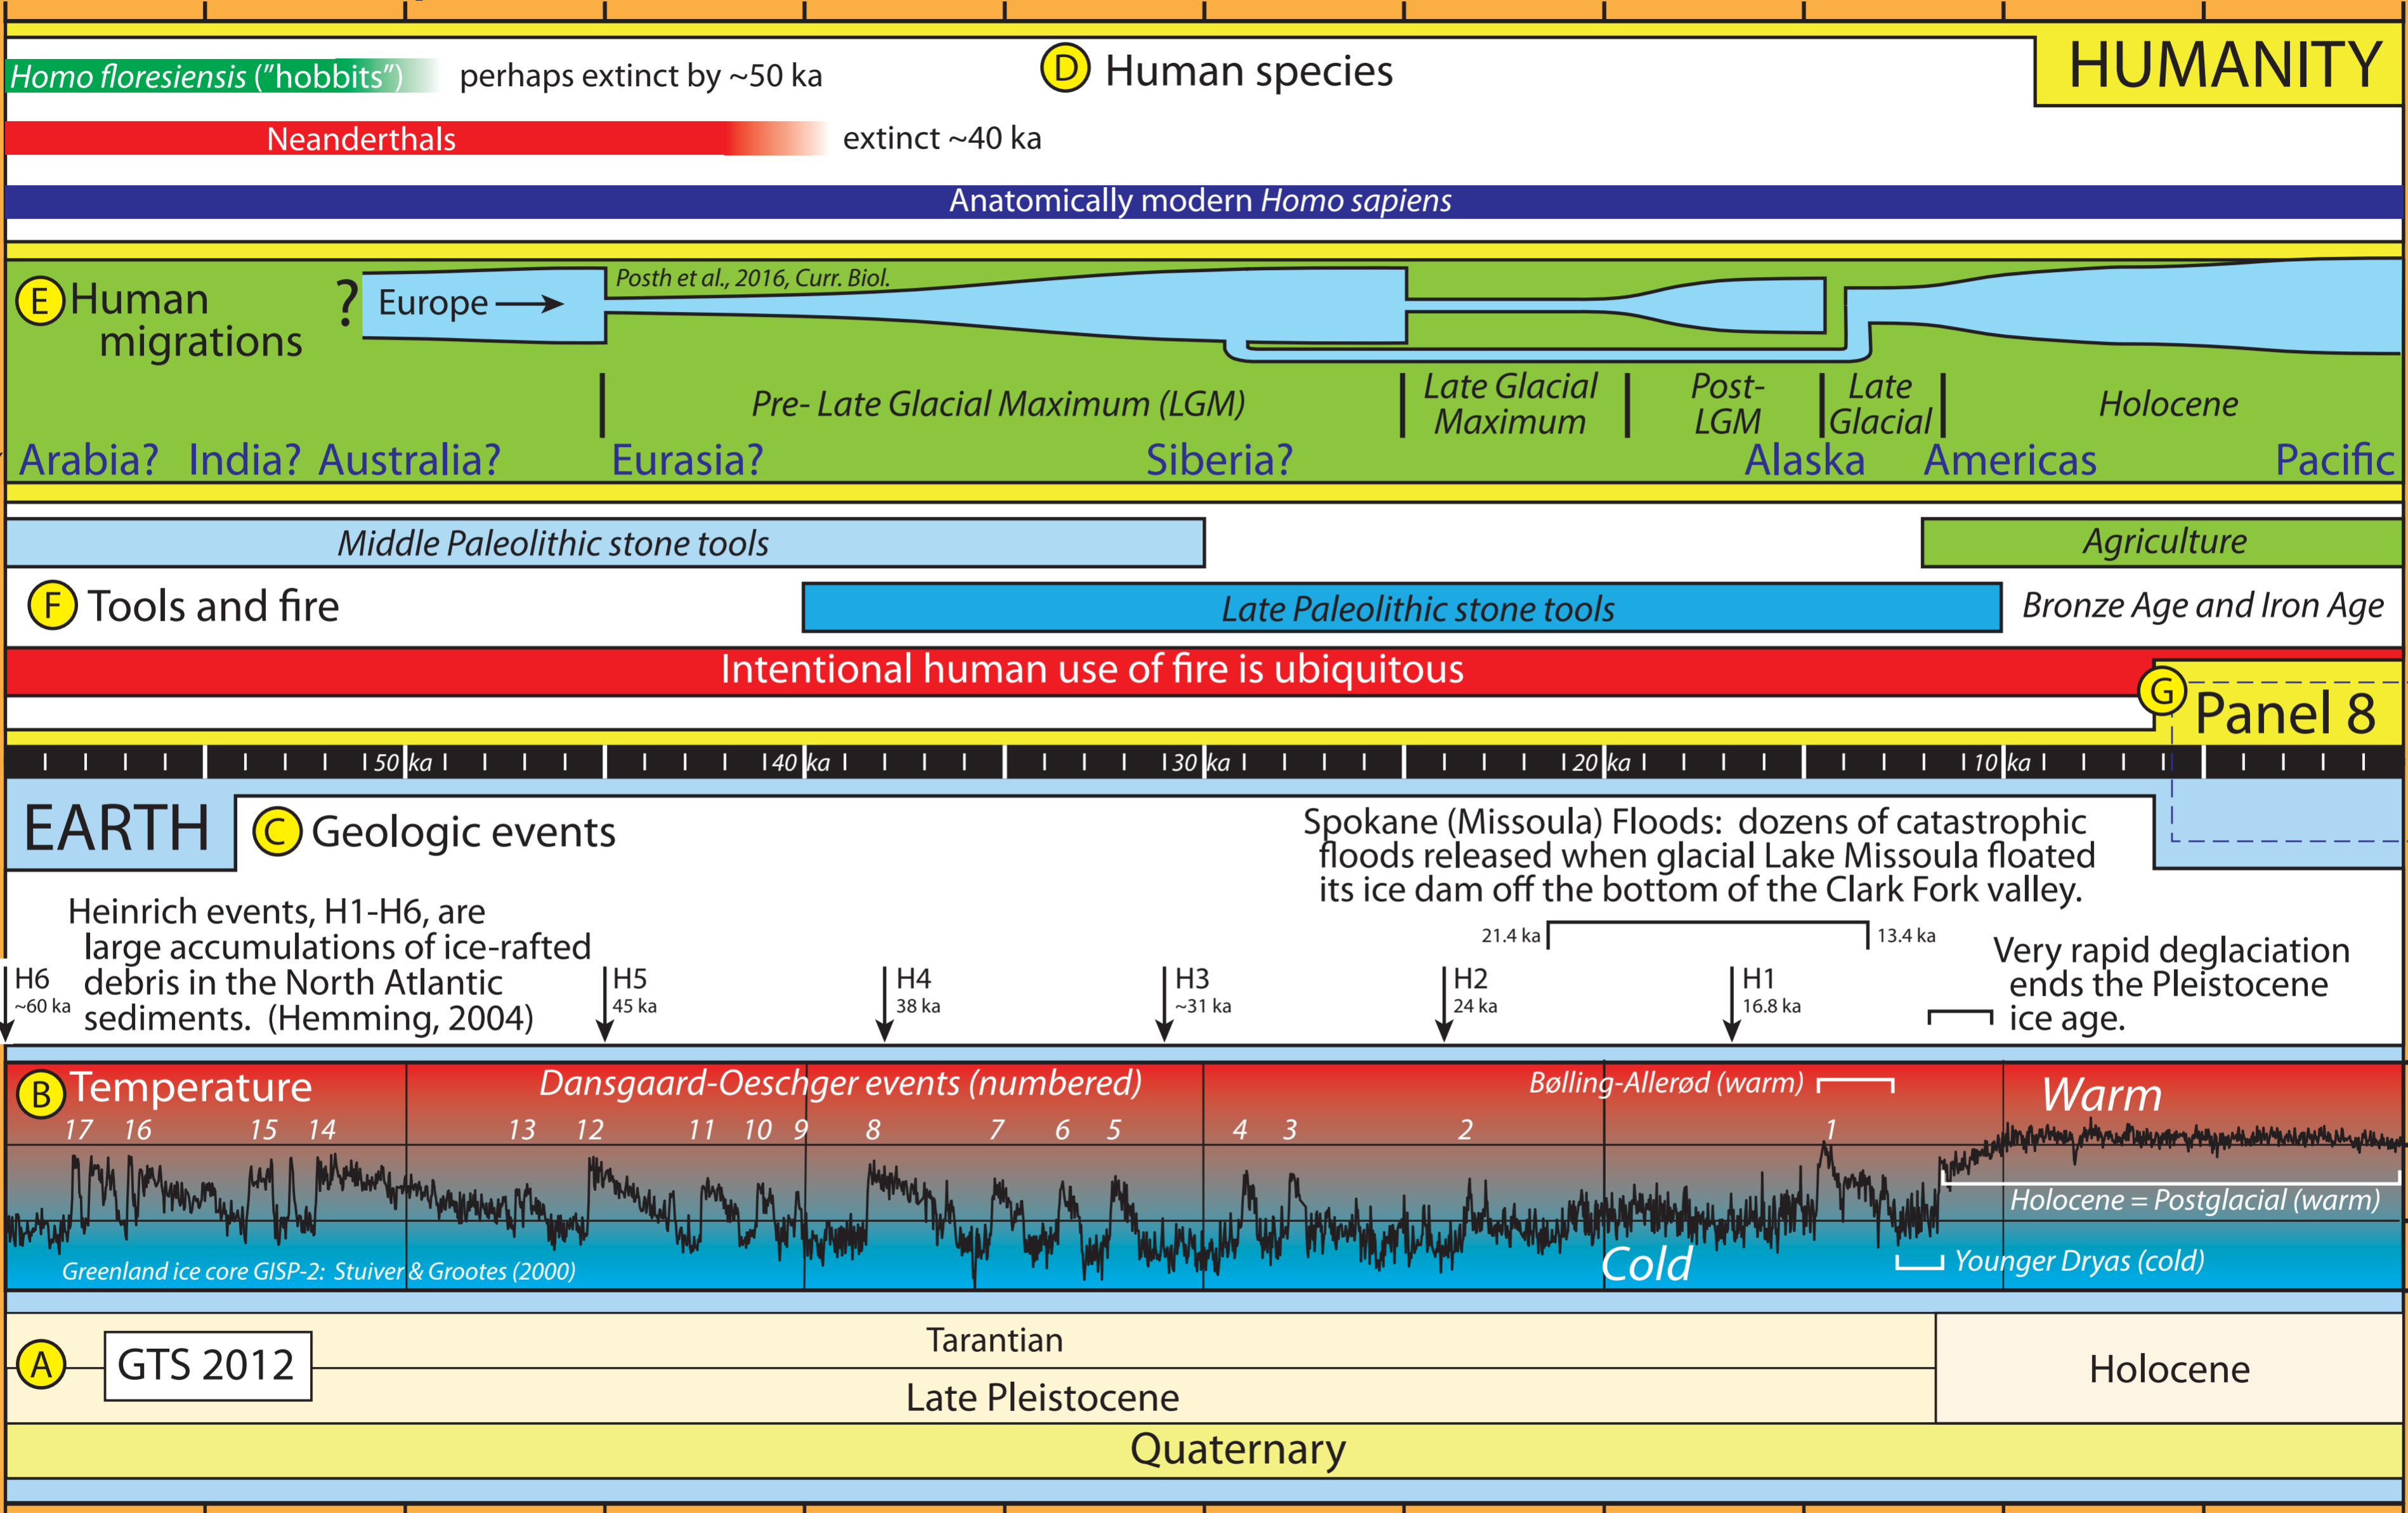

# PANEL 7: *H. sapiens* OUT OF AFRICA (60 ka to now)

Homo sapiens migration out of Africa (ca. 60 ka?)

**HUMANITY**

**Panel 8**

ka = thousand years ago

© Walter Álvarez, 2019